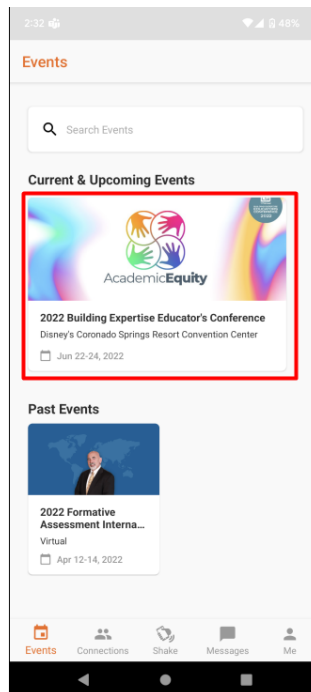

5. Fill in your networking profile and click **Continue**. Your profile information will help you connect with other people during the event!

First Name *
John

Last Name *
Doe

Title *
Staff

Company
Learning Sciences International

Location

Tell us more about yourself! Who are you? Who are you trying to connect with?
0/250

☒ I accept Socio's [Terms of Service](#) and [Privacy Policy](#)

Continue

6. Now, browse for the 2022 Building Expertise Educator's Conference or use the search bar to find it. Once you've found it, tap on it.

You're in! Feel free to start exploring. If you have any questions about the event app, or if you have trouble logging in, don't hesitate to reach out to the conference team: conferenceteam@learningsciences.com